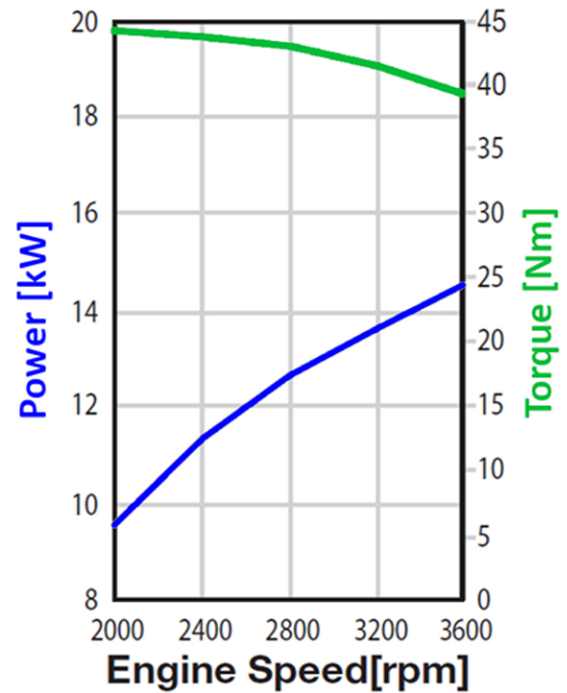

## Performance curve

EH64	Specification
Type	Air-cooled, OHV, V-twin, Horizontal shaft
Bore x Stroke	80 x 65 mm
Displacement	653 cm <sup>3</sup>
MAX Power (Net)	14,6 kW (19,6 hp) at 3600 rpm
Rated Power (Net)	11,9 kW (16,0 hp) at 3600 rpm
MAX Torque (Net)	44,3 Nm at 2200 rpm
Oil Capacity	1,55 dm <sup>3</sup> (including oil filter)
Charging Capacity	12 V - 15 A
Low oil warning	with LED lamp
Dry Weight	49,5 kg
Dimensions (L x W x H)	463 x 499 x 476 mm