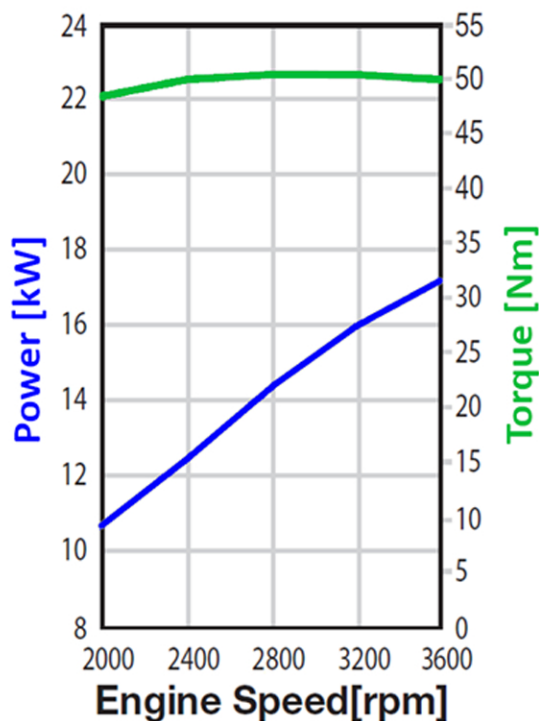

Performance curve

EH72	Specification
Type	Air-cooled, OHV, V-twin, Horizontal shaft
Bore × Stroke	84 × 65 mm
Displacement	720 cm ³
MAX Power (Net)	17,2 kW (23,0 hp) at 3600 rpm
Rated Power (Net)	14,2 kW (19,0 hp) at 3600 rpm
MAX Torque (Net)	51,0 Nm at 2800 rpm
Oil Capacity	1,55 dm ³ (including oil filter)
Charging Capacity	12 V - 15 A
Low oil warning	with LED lamp
Dry Weight	51,5 kg
Dimensions (L × W × H)	463 × 499 × 476 mm