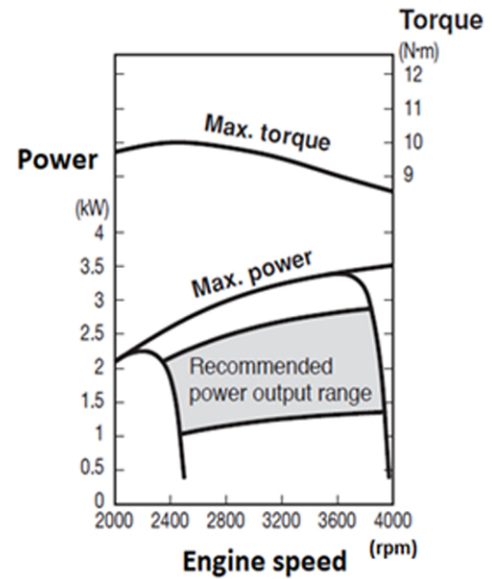

## Performance curve

MA175	Specification
<b>MAX Power (Net)</b>	3,4 kW (4,4 hp) at 3600 rpm
<b>Rated Power (Net)</b>	2,8 kW (3,6 hp) at 3400 rpm
<b>MAX Torque (Net)</b>	10,0 Nm at 2500 rpm
<b>Dry Weight</b>	12,5 kg
<b>Type</b>	Vertical shaft HEMI-head OHC
<b>Displacement</b>	174 cm <sup>3</sup>
<b>Bore × Stroke</b>	68 × 48 mm
<b>Fuel Tank Capacity</b>	1,2 dm <sup>3</sup>
<b>Oil Capacity</b>	0,5 dm <sup>3</sup>
<b>Dimensions (L × W × H)</b>	417 × 357 × 270 mm