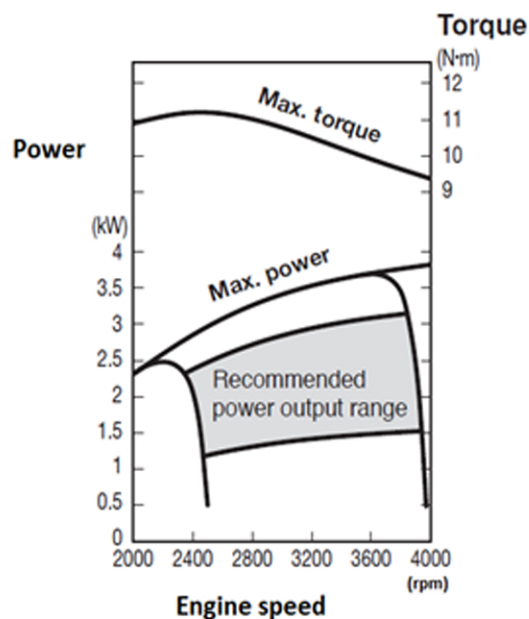

## Performance curve

MA190	Specification
<b>MAX Power (Net)</b>	3,7 kW (4,9 hp) at 3600 rpm
<b>Rated Power (Net)</b>	3,4 kW (4,5 hp) at 3400 rpm
<b>MAX Torque (Net)</b>	11,2 Nm at 2500 rpm
<b>Dry Weight</b>	14,0 kg
<b>Type</b>	Vertical shaft HEMI-head OHC
<b>Displacement</b>	189 cm <sup>3</sup>
<b>Bore × Stroke</b>	68 × 52 mm
<b>Fuel Tank Capacity</b>	1,2 dm <sup>3</sup>
<b>Oil Capacity</b>	0,6 dm <sup>3</sup>
<b>Dimensions (L × W × H)</b>	424 × 351 × 297 mm