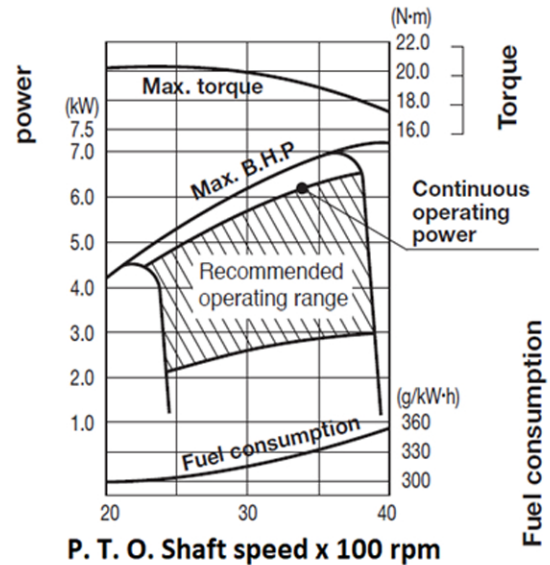

Performance curve

MX300	Specification
MAX Power (Net)	7,0 kW (9,4 hp) at 3600 rpm
Rated Power (Net)	5,8 kW (7,9 hp) at 3600 rpm
MAX Torque (Net)	20,3 Nm at 2400 rpm
Dry Weight	26,7 kg
Type	Air cooled single cylinder OHV
Displacement	296 cm ³
Bore × Stroke	80 × 59 mm
Fuel Tank Capacity	5,5 dm ³
Oil Capacity	1,0 dm ³
Dimensions (L × W × H)	390 × 444 × 451 mm