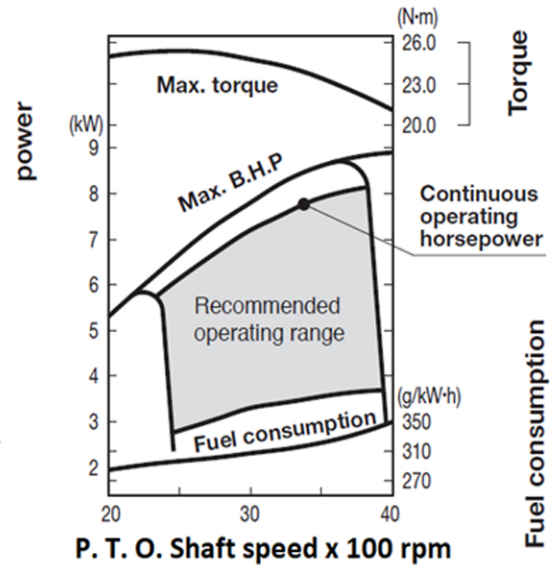

Performance curve

MX360	Specification
MAX Power (Net)	8,7 kW (11,7 hp) at 3600 rpm
Rated Power (Net)	7,3 kW (9,8 hp) at 3600 rpm
MAX Torque (Net)	25,4 Nm at 2400 rpm
Dry Weight	33 kg
Type	Air cooled HEMI-head OHV
Displacement	358 cm ³
Bore × Stroke	85,0 × 63,2 mm
Fuel Tank Capacity	6,1 dm ³
Oil Capacity	1,1 dm ³
Dimensions (L × W × H)	418 × 462 × 464 mm